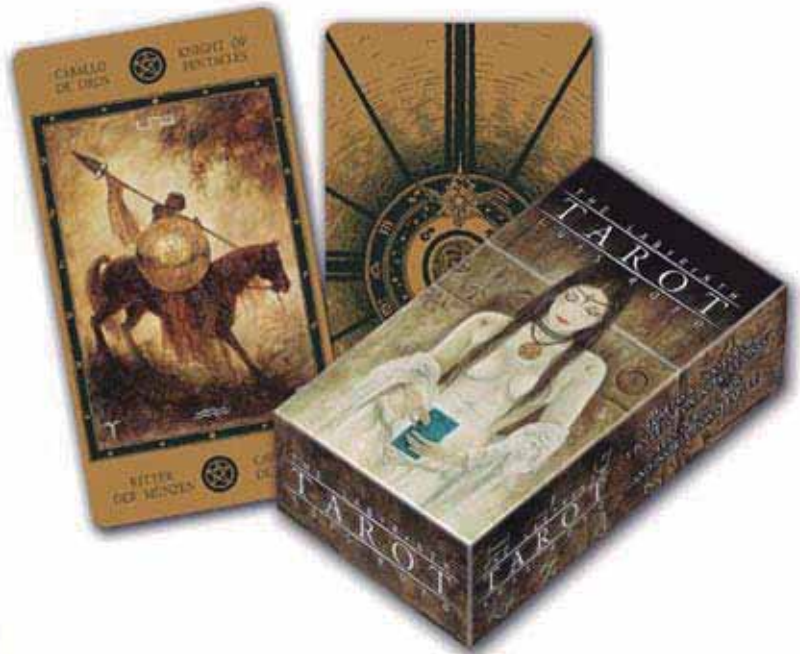

Fournier

Tarots

60 x 110 mm.

LE TAROT DE MARSEILLE - 78 cards

Ref: F21817

Cardboard tuckbox

6 78

8 420707 089085

SPANISH TAROT - 78 cards

Ref: F21814

Cardboard tuckbox

6 78

8 420707 089016

ESOTERIC TAROT - 78 cards

Ref: F21816

Cardboard tuckbox

6 78

8 420707 089047

Tarots

60 x 110 mm.

TAROT DE LOS ANGELES - 78 cards

Ref.: F30571

Cardboard tuckbox

8 420707 305710

THE LABYRINTH TAROT BY LUIS ROYO- 78 cards

Ref.: F32852

Cardboard tuckbox

8 420707 328520

FAVOLE TAROT BY VICTORIA FRANCÉS- 78 cards

Ref.: F37709

Cardboard tuckbox

8 420707 377090