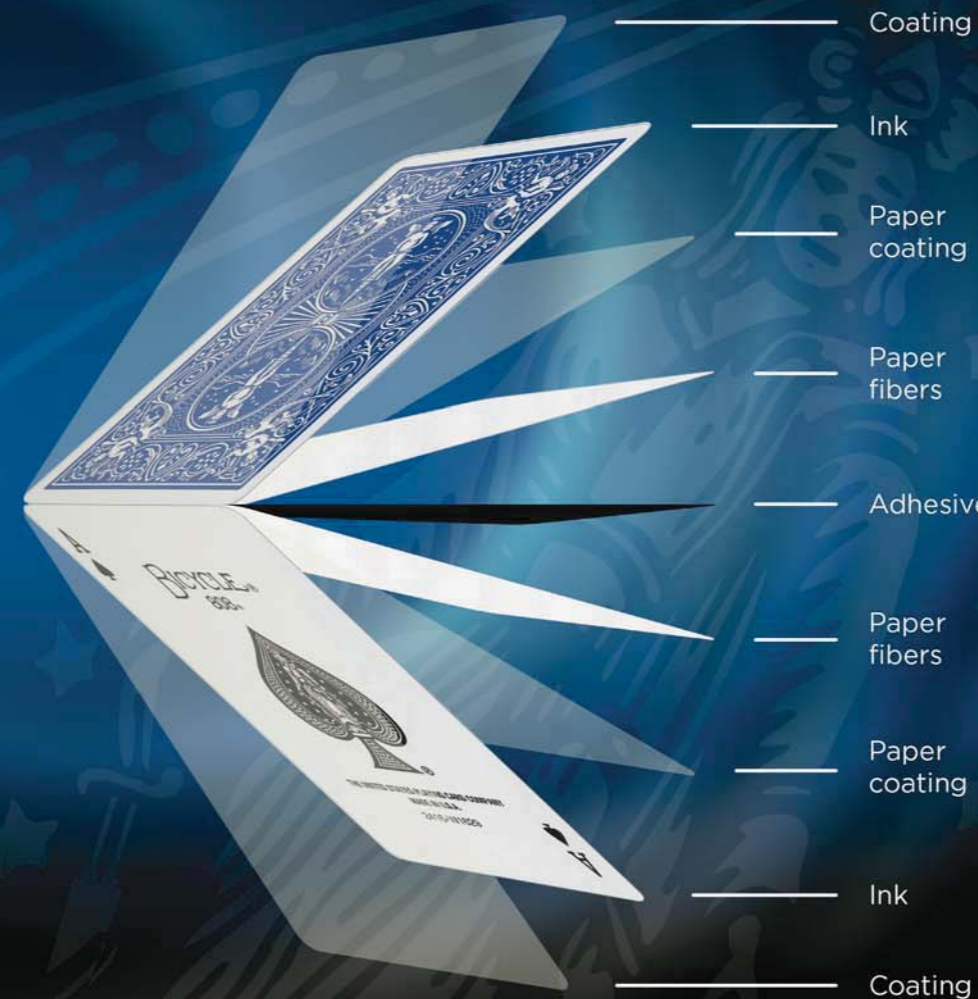

WHAT MAKES BICYCLE® SO SPECIAL

- **Rider Back:** Rider Back is the name of the card back design, showing Cupid riding a bicycle. It is probably the most famous back design in the world, as it has been in permanent production since 1887. The name is also widely used for the Bicycle Standard Index, the 808 and 807 decks.
- **Air-Cushion® Finish:** This unique, patented finish, a combination of coating, embossing and cutting, provides the perfect texture. It allows cards to glide smoothly over each other, ensuring unsurpassed performance and quality. It was developed and refined through decades of research and development.
- **Ace of Spades:** Bicycle®'s distinctive Ace of Spades features the statue of the Goddess of Liberty, based on Thomas Crawford's bronze statue that has crowned the dome of the U.S. Capitol in Washington, DC since 1863.
- **The Joker:** The Joker is an American invention from around 1865 and has made several appearances in the Bicycle® card series. He was originally depicted as a joker, or court jester, on a high-wheeled bicycle. The bicycle was later fitted with two full-size wheels. A deck with card kings on bicycles followed.

NINE LAYERS OF A GREAT CARD

- **Coating:**
  Air-Cushion® water-based finish, proprietary to USPCC
- **Ink:** vegetable ink
- **Paper fibers:**
  proprietary to USPCC
  100% sourced from FSC and SFI certified forests
- **Adhesive:**
  water soluble starch-based adhesive,
  making the cards 100% recyclable