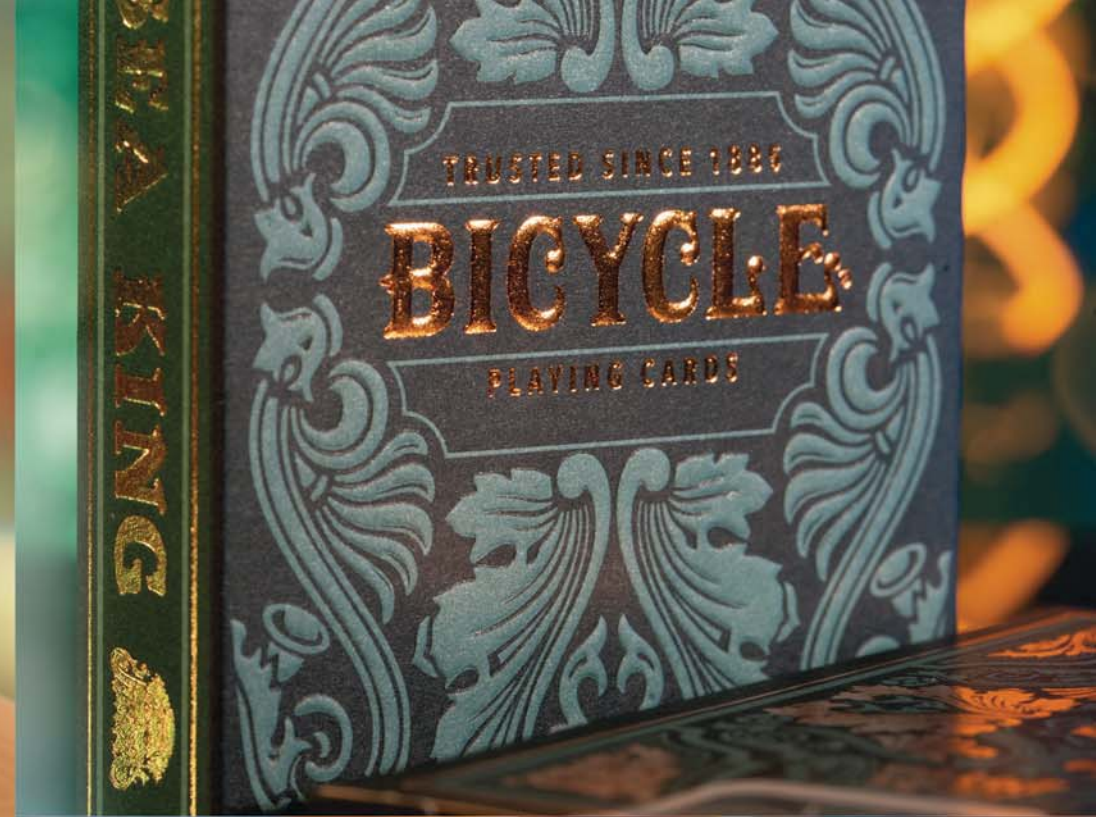

BICYCLE® SEA KING

NEW

Bicycle® Sea King playing cards, with the richly detailed blues and teals of the card back and faces, offer players a unique experience. Combined with a foiled and embossed tuck, this deck is truly fit for kings! The Sea King deck contains one card with a double back.

- Patented Classic Air-Cushion® Finish
- Easy shuffling and optimum slide performance
- Printed with non-toxic, plant-based inks and fully recyclable
- Premium packaging features foil and embossing
- Recolored card fronts

Target groups:

- Design Lovers
- Magicians

Also makes a great gift!

BICYCLE® SEA KING

(65 x 92 x 18 mm, approx. 100 g)
Item no. 10027306